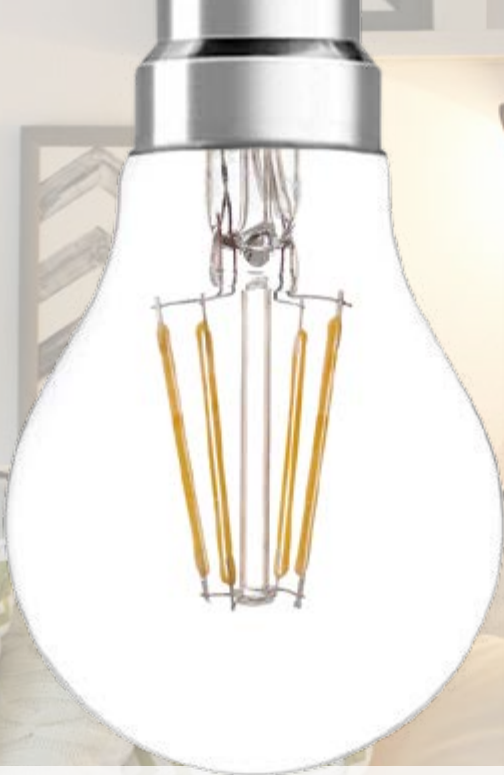

Think lighting, think

LUXNA
L A M P S

www.luxna.co.uk

LED DICHROIC COB GU10

- 250 and 500 Lumens
- 3000K, 4000K and 6000K
- 4W and 7W
- Beam angle: 38 Deg
- Colour: White
- Lens: Clear
- Height: 57mm
- Diameter: 50mm

LED GLS FILAMENT

- 440 and 620 Lumens
- 2700K
- 4W and 5W
- Beam angle: 360 Deg
- Coating: Clear or Frosted
- Height: 103mm
- Diameter: 60mm

Specifications

- Life (Hours): 30,000
- Dimmable: No
- Power Factor: $>0.4PF$ and $>0.5PF$
- CRI: >80
- Material: Glass

LED CANDLE FILAMENT

- 180 and 220 Lumens
- 2700K
- Beam angle: 360 Deg
- Coating: Clear or Frosted
- Height: 100mm
- Diameter: 35mm

Specifications

- Life (Hours): 30,000
- Dimmable: No
- Power Factor: >0.5PF
- CRI: >80
- Material: Glass

LED REFLECTOR FILAMENT

- 220 and 350 Lumens
- 2700K
- 2W and 4W
- Beam angle: 70 and 130 Deg
- Coating: Clear
- Height: 90 and 102mm
- Diameter: 50 and 63mm

Specifications

- Life (Hours): 30,000
- Dimmable: No
- Power Factor: >0.4PF
- CRI: >80
- Material: Glass